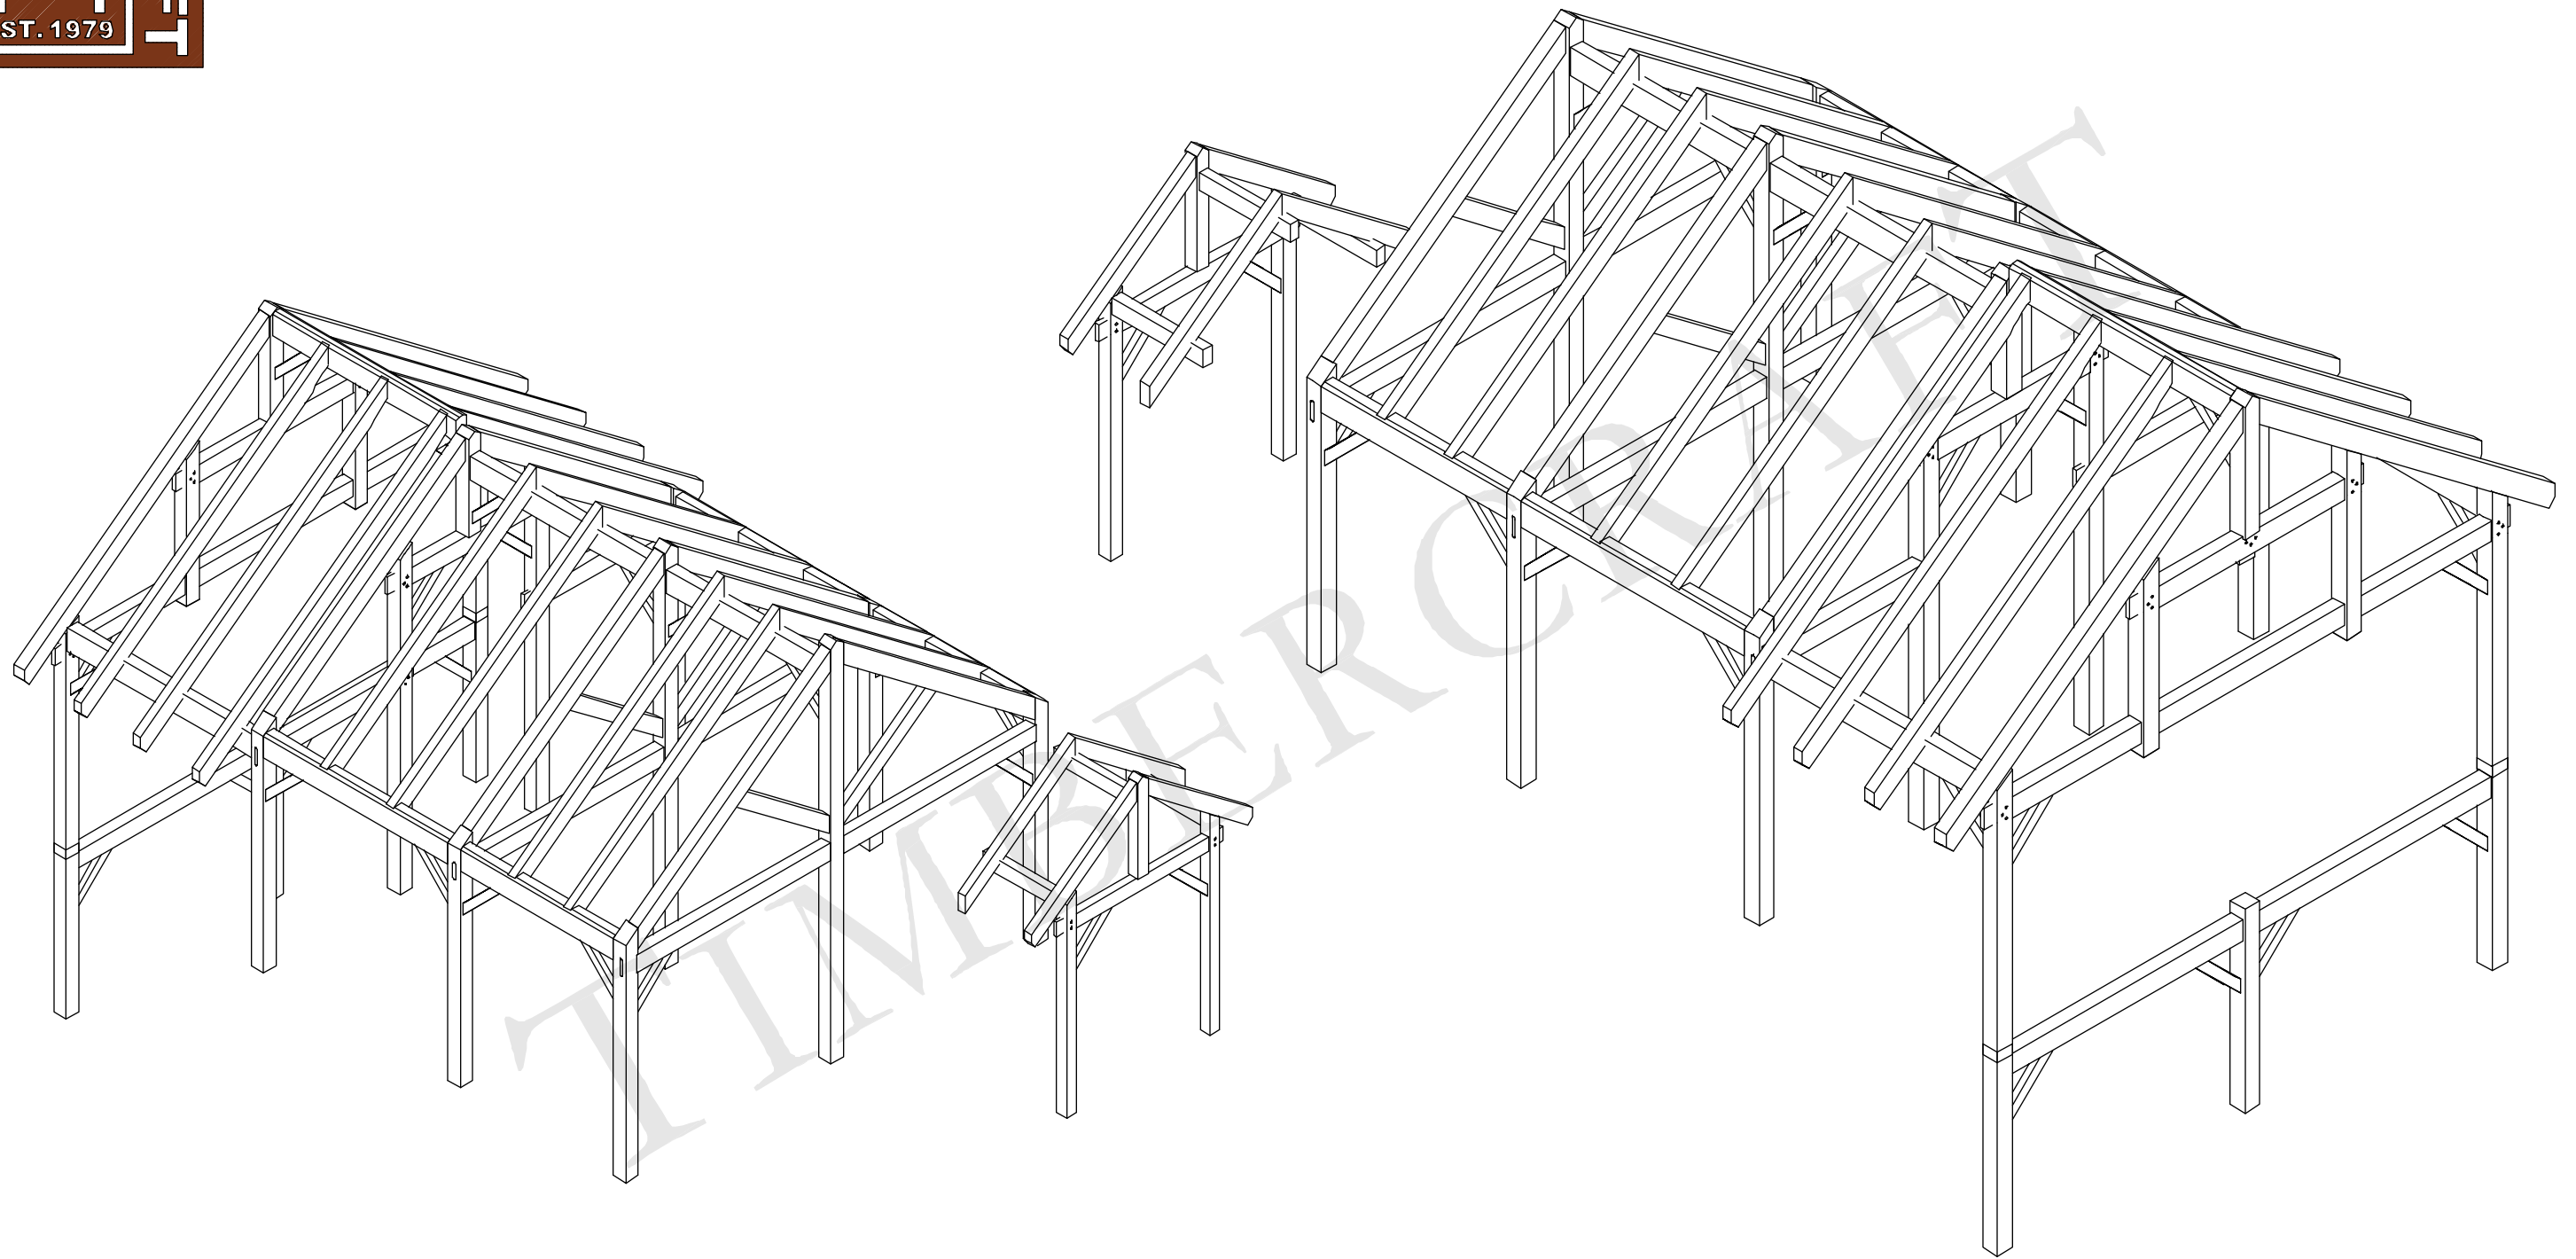

SQUARE FOOTAGE:
FIRST FLOOR: 1379 SF

HILLSIDE HAMLET

TIMBERCRAFT®

FRONT ELEVATION
SCALE: N.T.S.

REAR ELEVATION
SCALE: N.T.S.

HILLSIDE HAMLET

TIMBERCRAFT®

HILLSIDE HAMLET

TIMBERCRAFT®

HILLSIDE HAMLET

TIMBERCRAFT®