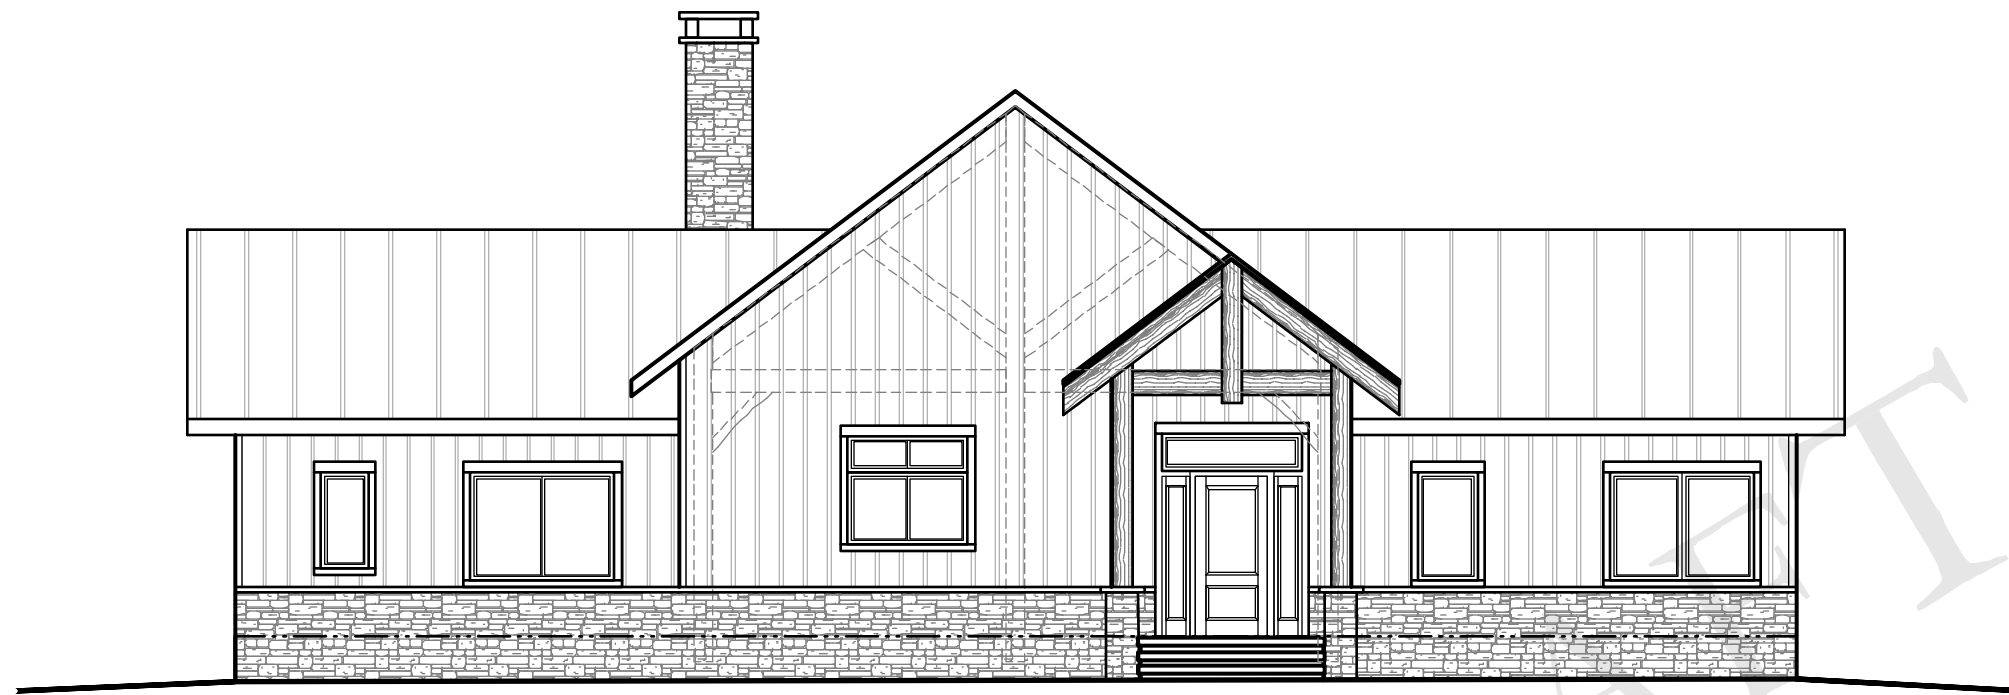

SQUARE FOOTAGE:
FIRST FLOOR: 1379 SF

HILLSIDE HAMLET

TIMBERCRAFT®

FRONT ELEVATION
SCALE: N.T.S.

REAR ELEVATION
SCALE: N.T.S.

HILLSIDE HAMLET

TIMBERCRAFT®

HILLSIDE HAMLET

TIMBERCRAFT®

HILLSIDE HAMLET

TIMBERCRAFT®