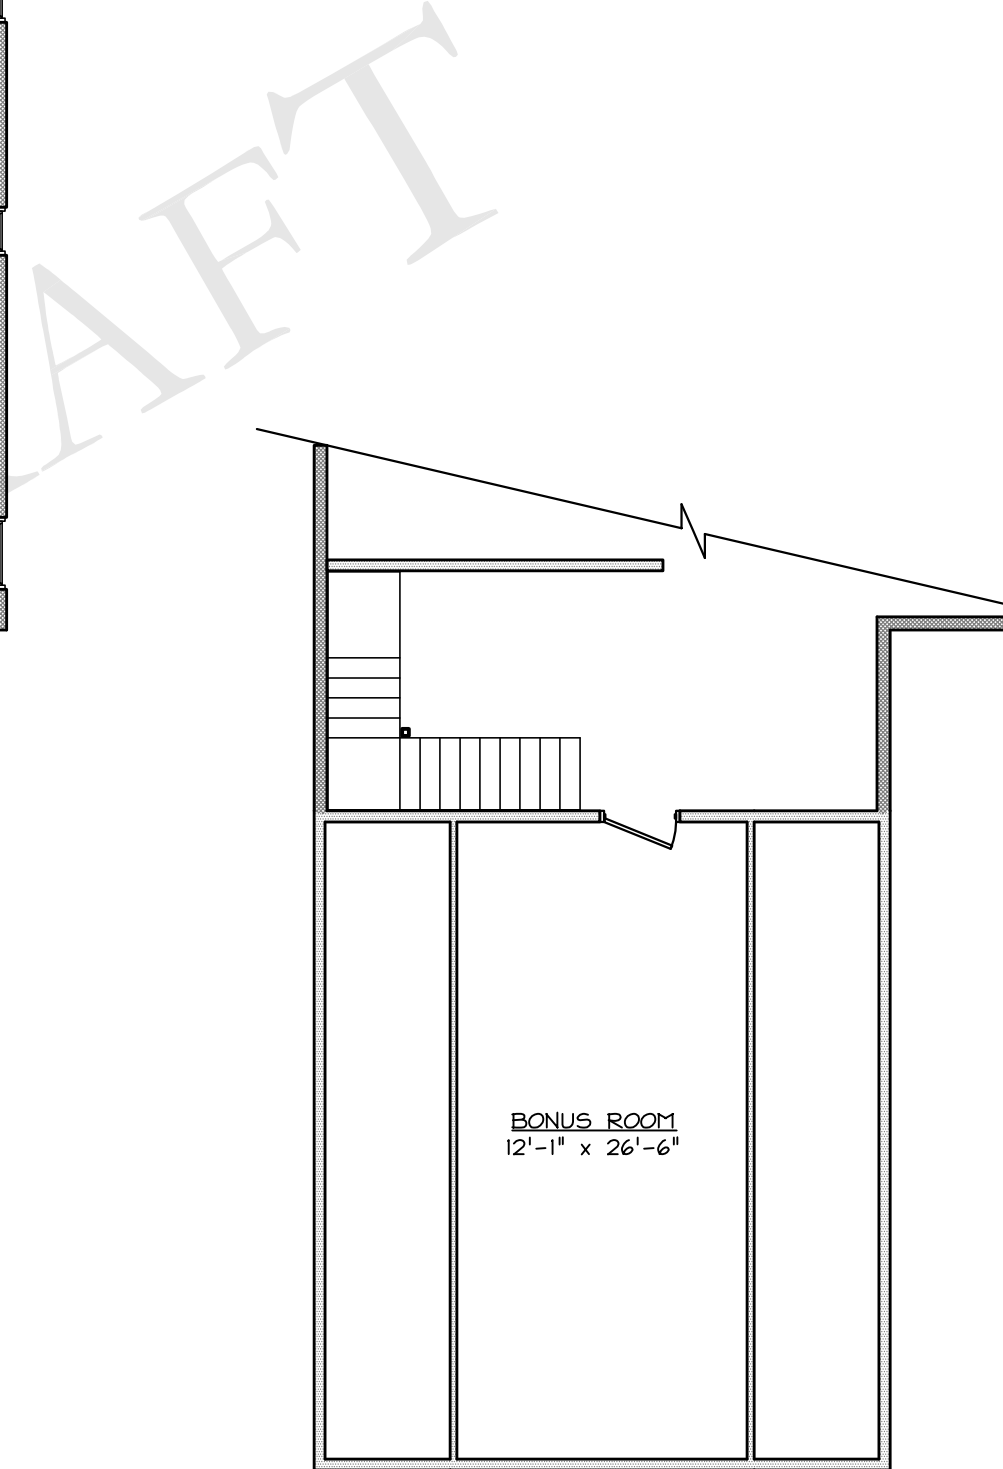

FIRST FLOOR PLAN

SCALE: N.T.S.

SQUARE FOOTAGE:	
FIRST FLOOR:	2191 SF
BONUS ROOM:	320 SF
GARAGE:	563 SF

THE CELTIC MIST

TIMBERCRAFT®

TIMBERCRAFT

THE CELTIC MIST

TIMBERCRAFT®

FRONT ELEVATION
SCALE: N.T.S.

REAR ELEVATION
SCALE: N.T.S.

THE CELTIC MIST

TIMBERCRAFT. Built for Life

Phone: (888) 676-9870

TIMBERCRAFT®

www.TIMBERCRAFT.com

RIGHT ELEVATION
SCALE: N.T.S.

LEFT ELEVATION
SCALE: N.T.S.

THE CELTIC MIST