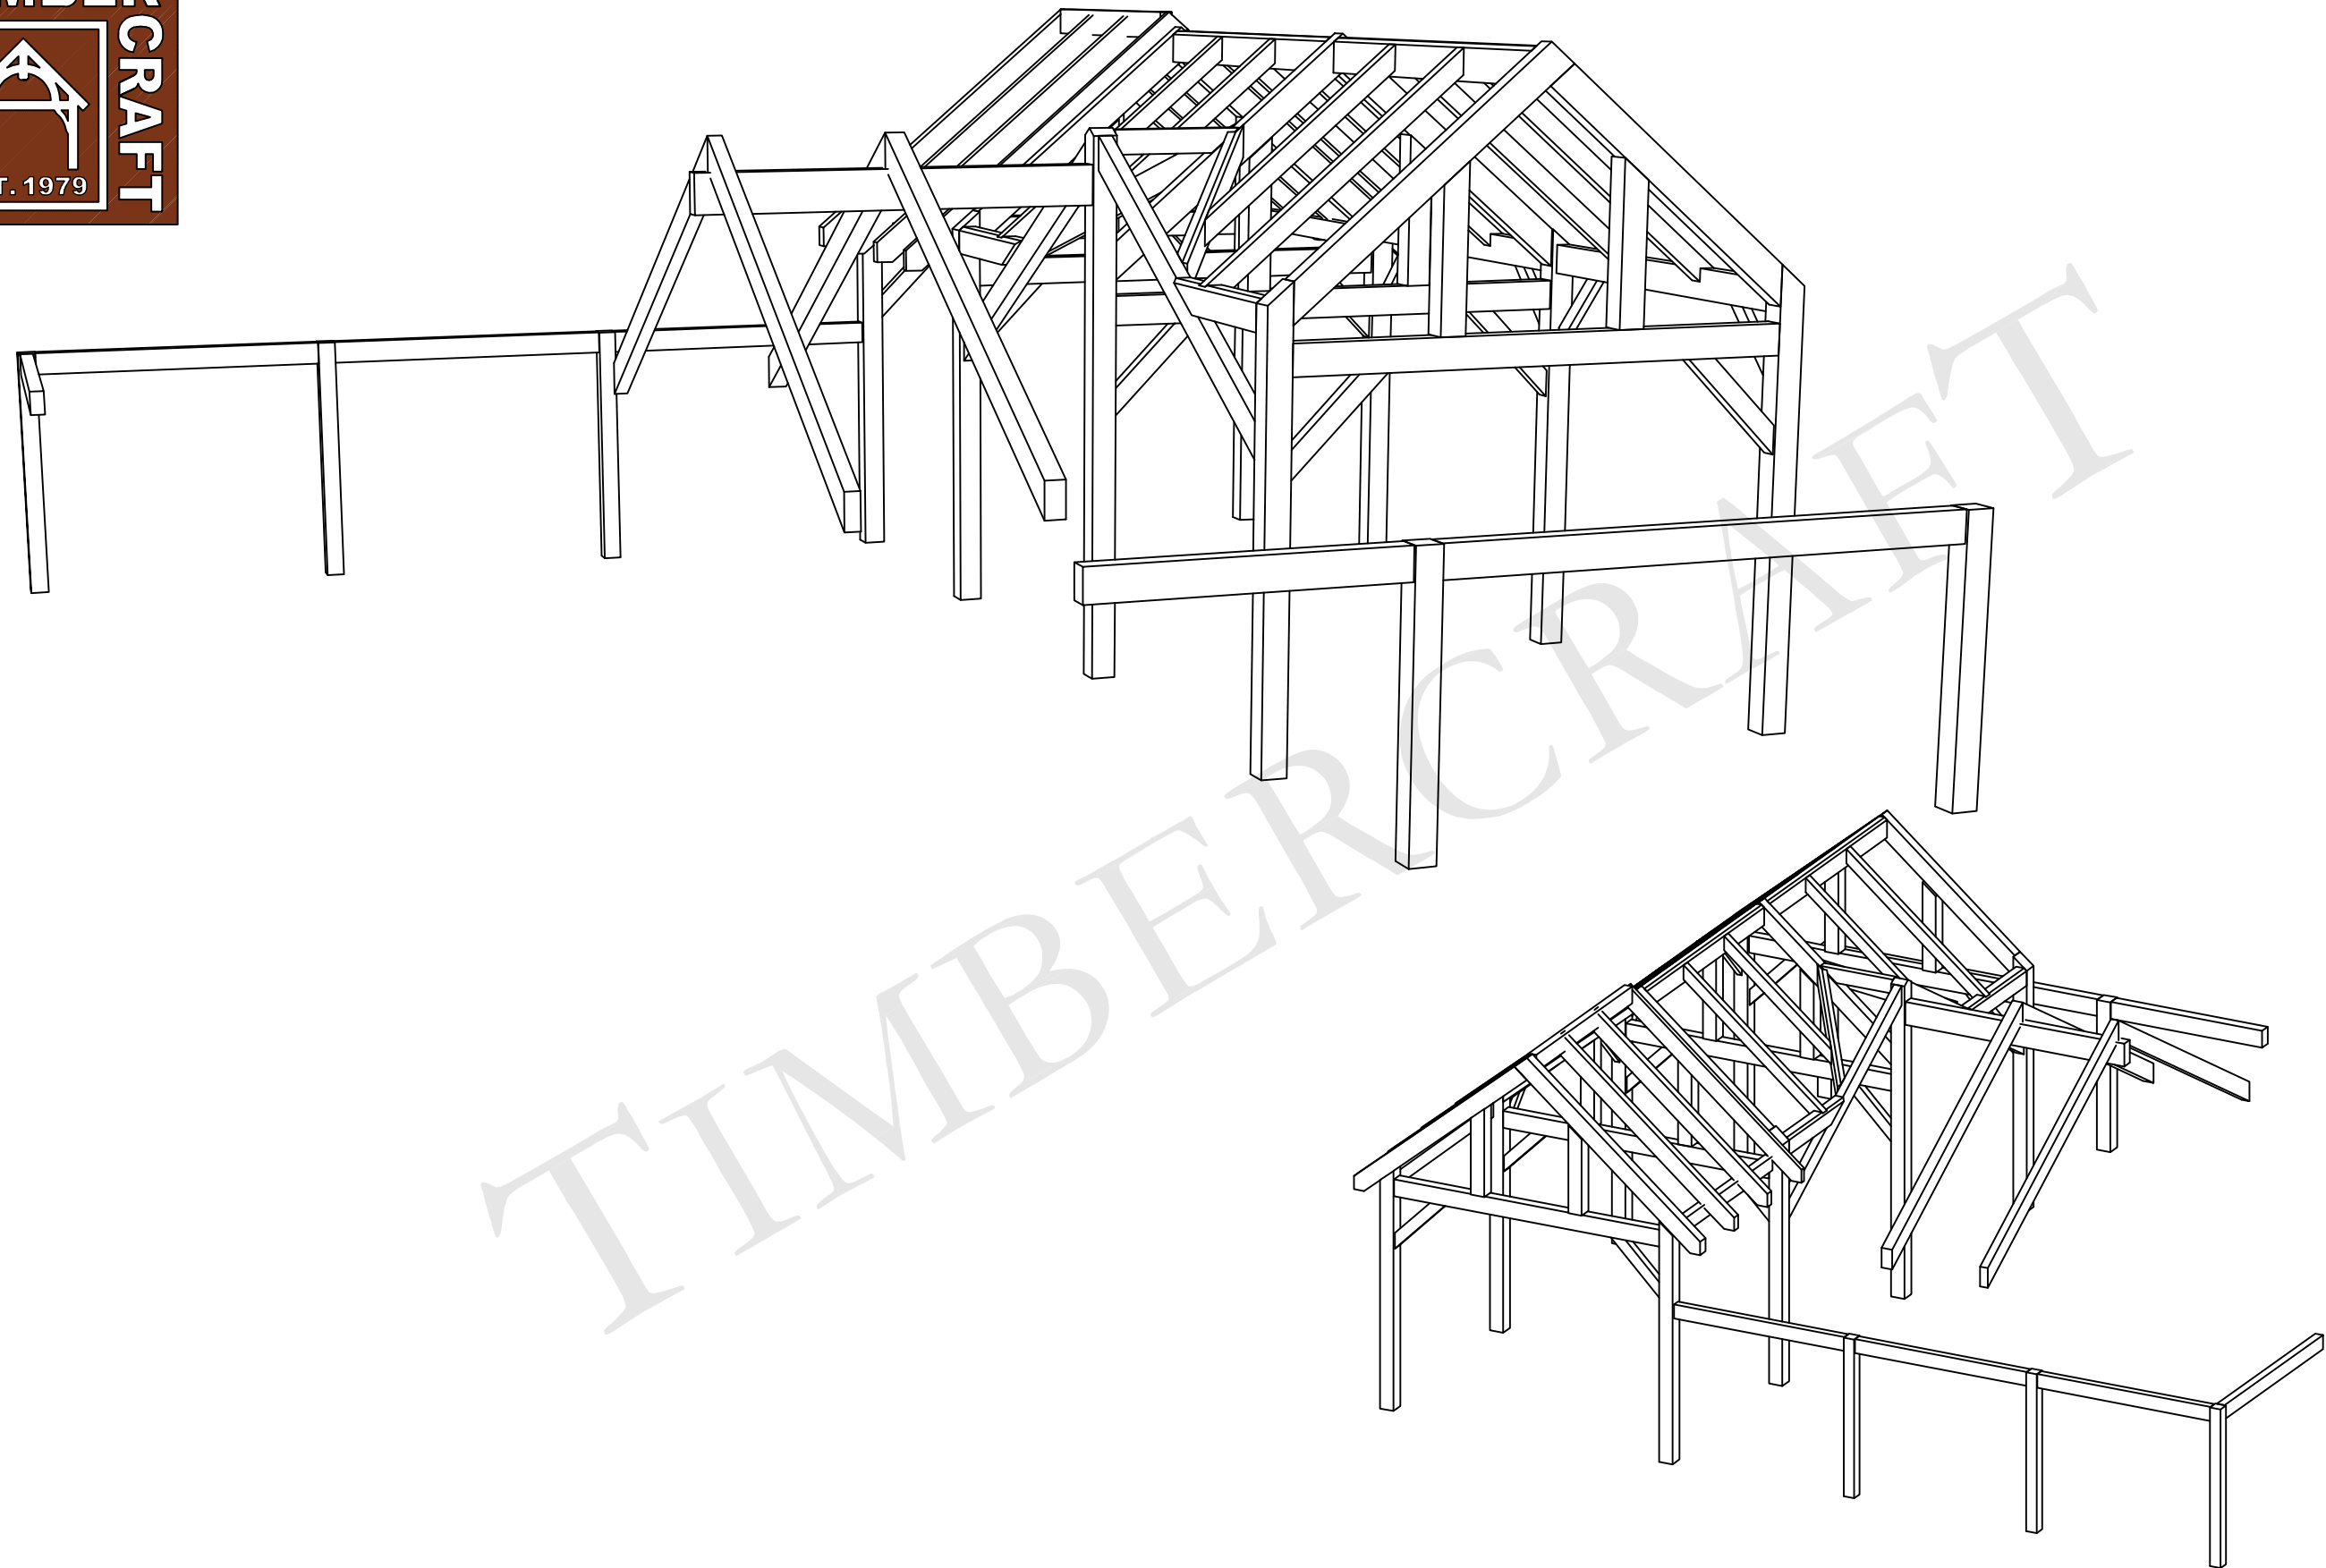

FIRST FLOOR PLAN

SCALE: N.T.S.

SQUARE FOOTAGE:	
FIRST FLOOR:	2191 SF
BONUS ROOM:	320 SF
GARAGE:	563 SF

THE CELTIC MIST

TIMBERCRAFT®

TIMBERCRAFT

THE CELTIC MIST

TIMBERCRAFT®

FRONT ELEVATION
SCALE: N.T.S.

REAR ELEVATION
SCALE: N.T.S.

THE CELTIC MIST

TIMBERCRAFT. Built for Life

Phone: (888) 676-9870

TIMBERCRAFT®

www.TIMBERCRAFT.com

RIGHT ELEVATION
SCALE: N.T.S.

LEFT ELEVATION
SCALE: N.T.S.

THE CELTIC MIST